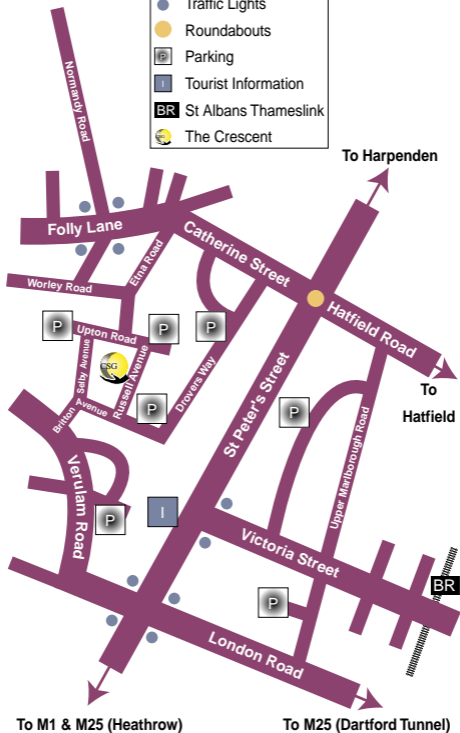

-  Traffic Lights
-  Roundabouts
-  Parking
-  Tourist Information
-  St Albans Thameslink
-  The Crescent

To M1 & M25 (Heathrow)

To M25 (Dartford Tunnel)